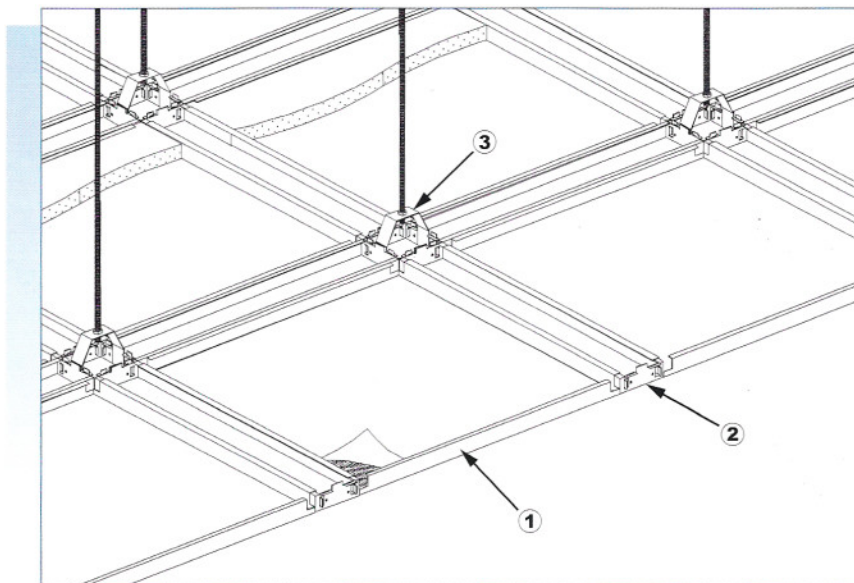

Suspension Drawing : Tartan Grid Ceiling System
吊掛示意圖：泰坦天花系統