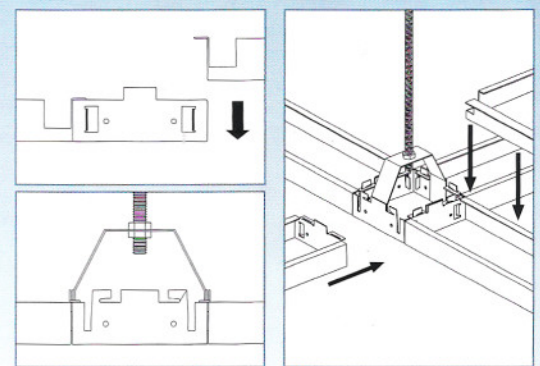

### Suspension

In FIG. B, the panel is placed in the battle array building up by the combination of TG runner (TG-CR) and Crossing box (TG-BX). In FIG A, each crossing box is hanged by the screw rod individually. The Hanger bracket (TG-HB) is added to suspend longer runner to reformatify the ceiling structure. All of the suspension units also made from galvanized steel.

### 佈孔形式

多款佈孔形式提供選擇。

Model No. 型號	Dimension 規格尺寸
TG-300	W300xLmm
TG-400	W400xLmm
TG-500	W500xLmm
TG-600	W600xLmm

Special dimension can be ordered according to the enquiry of Designers, Architects and Consultants.  
可根據設計師、建築師及專業顧問的需求訂製該系列特別尺寸的天花產品。

Suspension Drawing : Tartan Grid Ceiling System  
吊掛示意圖：泰坦天花系統

Fig.A  
圖A

Fig.B  
圖B