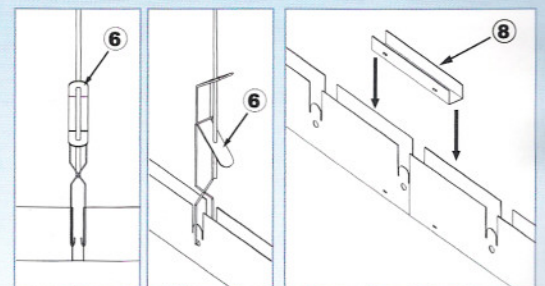

Suspension

The suspension of this system is mainly hanged by Cell ceiling support (C-101) in order to suspend each main runner in the ceiling (FIG. A). The Runner connector (C-107) is to join each runner together (FIG. B). All of the suspension units made from galvanized steel.

吊掛系統

在圖A中，該系統的吊掛結構主要由網格吊掛件(C-101)直接懸掛整幅天花的主龍骨。在圖B中，使用主龍骨駁碼(C-107)連接各主龍骨。所有吊掛系統配件之物料均選用鍍鋅鋼材。

Model No. 型號	Dimension 規格尺寸
C-50	50x50mm
C-75	75x75mm
C-100	100x100mm
C-125	125x125mm
C-150	150x150mm
C-180	180x180mm
C-200	200x200mm

1000 Cell Ceiling System	1000 網格天花系統
1. Cell Element (A-600)	網格組件 (A料)
2. Cell Element (B-600)	網格組件 (B料)
3. Cross Runner (C1-600)	副龍骨 (C1料)
4. Cross Runner (C2-1200)	副龍骨 (C2料)
5. Main Runner (C3-1800)	主龍骨 (C3料)
6. Cell Ceiling Support (C-101)	網格吊掛件
7. Light Adapter (CLT)	燈盒
8. Runner Connector (C-107)	網格龍骨駁碼

Suspension Drawing : 1000 Internal Cell Ceiling System
吊掛示意圖：1000 室內網格天花系統

Fig.A
圖A

Fig.B
圖B

The height of the Cell element
網格天花高度示意圖