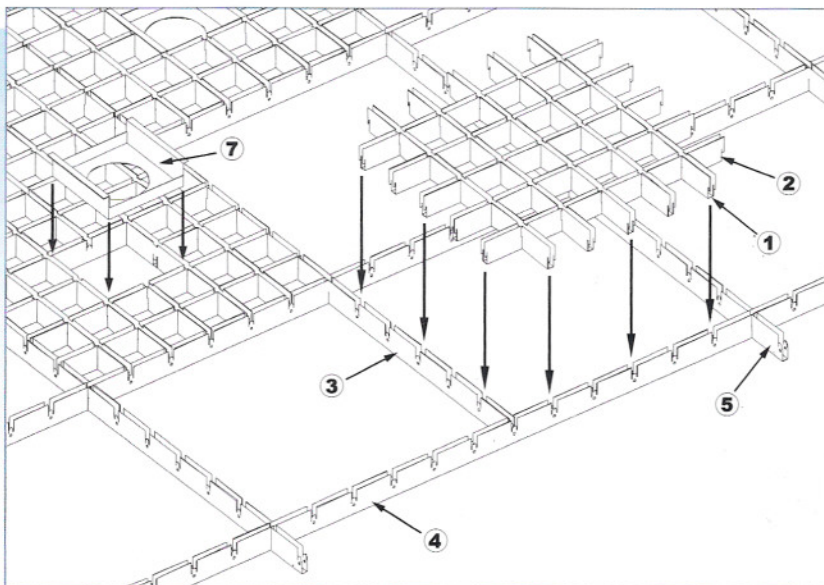

Suspension Drawing : 1000 Internal Cell Ceiling System
吊掛示意圖：1000 室內網格天花系統